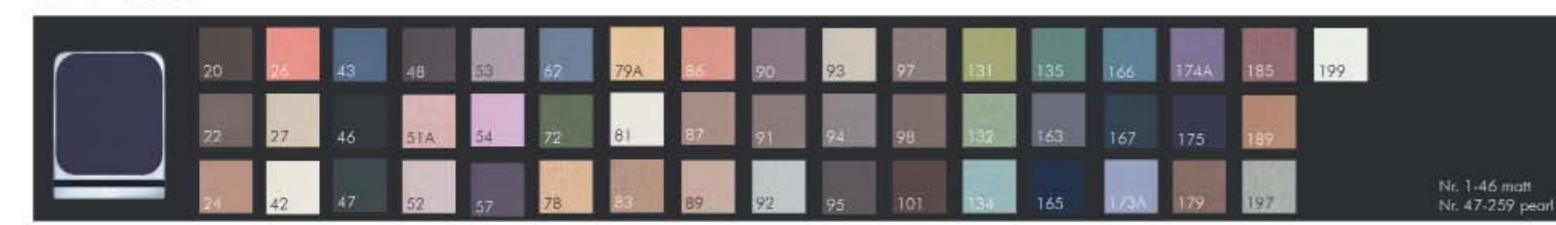

TEINT

CAMOUFLAGE

LIPS

EYES

44.XXX/440.XX EYESHADOW
Nr. 1-46 matt
Nr. 47-259 pearl

4772.X HYDRO COLOR LIPSTICK
4773.X TRUE MATT LIPSTICK
420.XX LIP DESIGNER
4749.X SOFT LIP LINER
424.XX MOISTURE PLUS LIP COLOR
429.XX SOFT KISS GLOSS